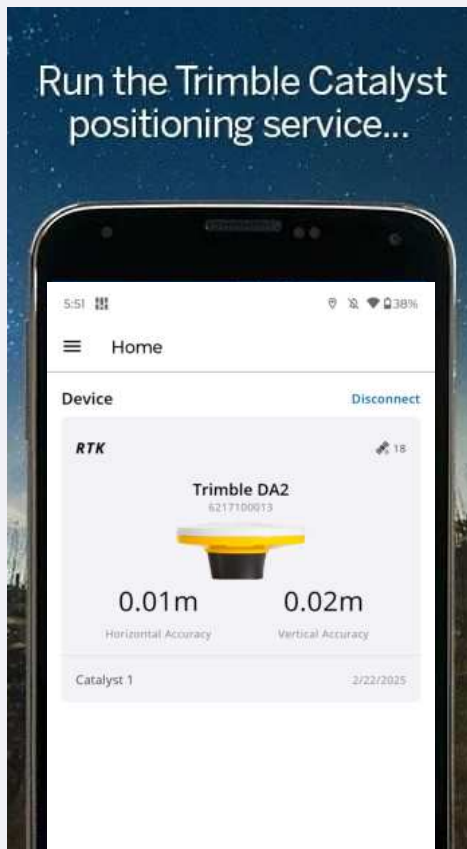

Trimble Mobile Manager

iOS & Android

Any location-enabled app that uses locations from the device operating system

- Google Maps
- Esri ArcGIS Field Maps
- QFIELD

TMM is for free! Download via Google Play / App Store

Learn more: <https://help.trimblegeospatial.com/TMM/Home.htm>

Trimble Mobile Manager - How it works

Log-in with your
Trimble account...

Run the Trimble Catalyst
positioning service...

Share high-accuracy
positions with other
apps on your phone.