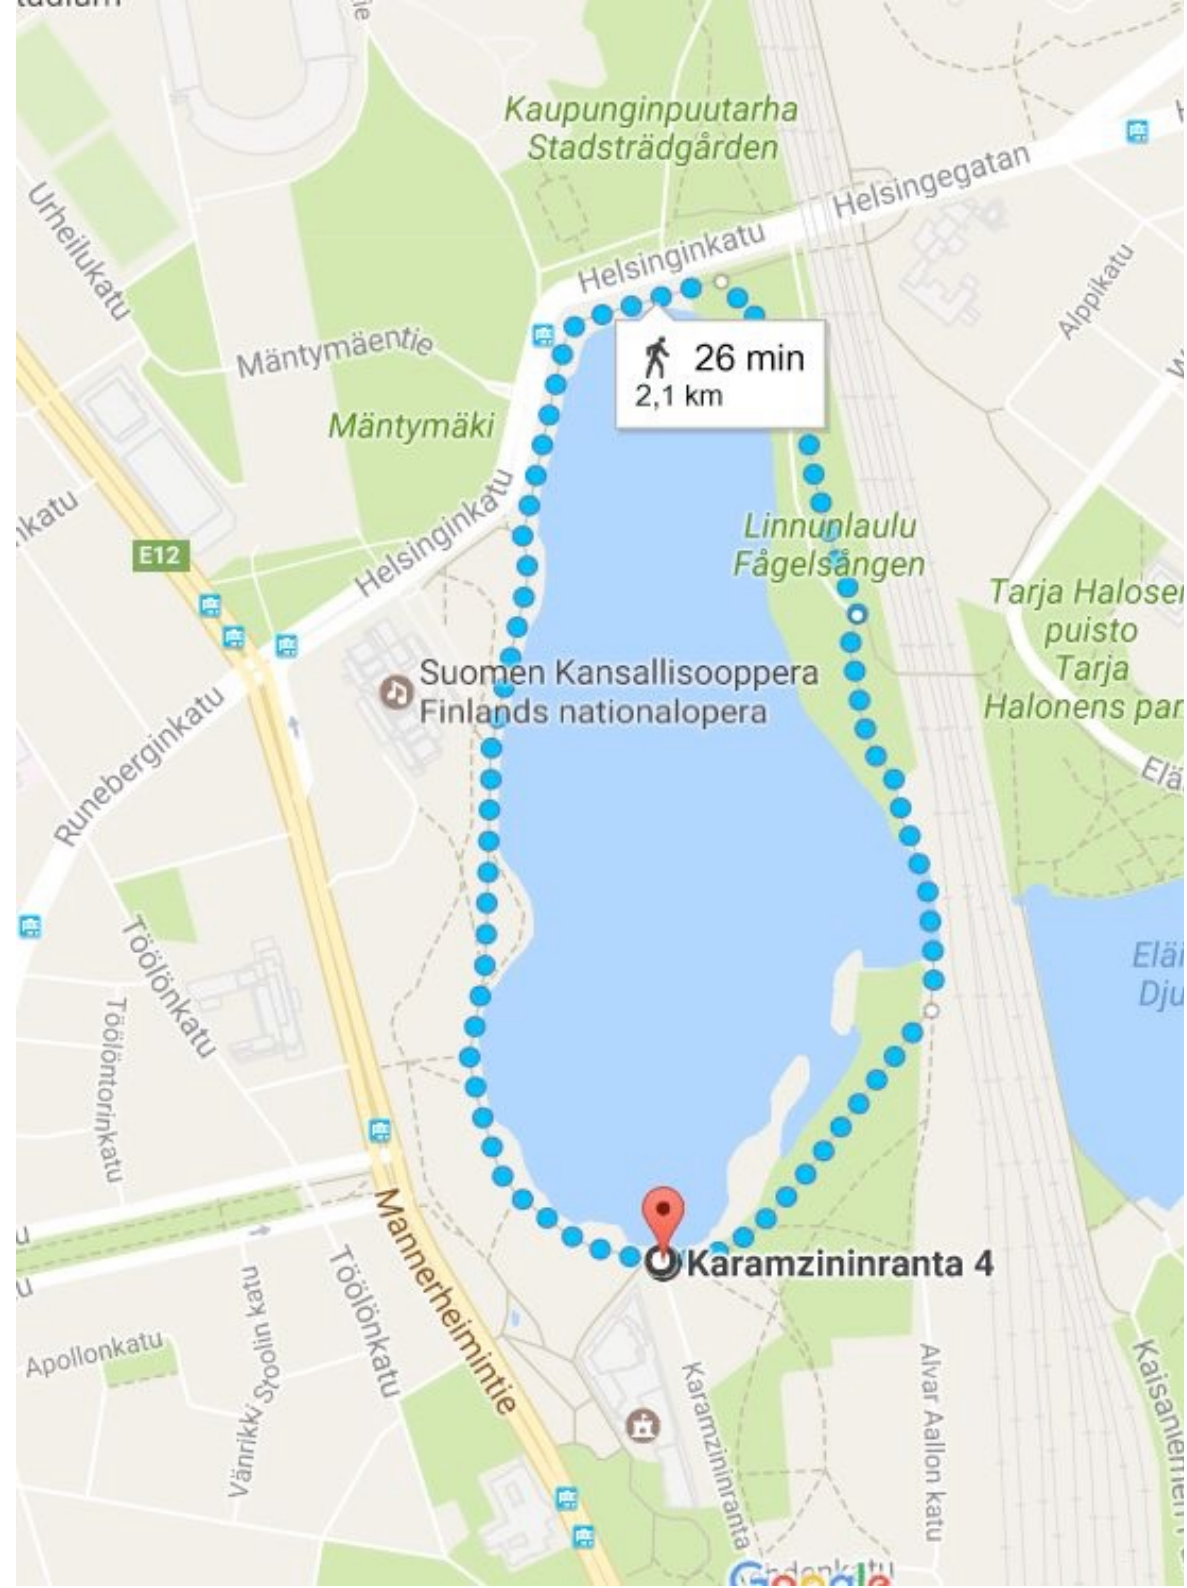

FIG YOUNG SURVEYORS NETWORK CHARITY WALK/RUN

01 June 2017

Töölönlahti, Helsinki FINLAND

photo by: Mika Lappalainen

General Information

Meeting Time: 5.30 pm

Start Time: 5.45 pm

Meeting Point: Karamziniranta 4*
Helsinki, Finland

*you will find a map on the next page where the meeting point/starting point is indicated

Course options:

:: Walk: 2 km (one loop)

:: Run: 4 km (two loops)

Registration:

<https://www.fig.net/registrations/regform.asp?eventid=180>

WE WALK / RUN...

...TOGETHER FOR A CAUSE

::What is the walking/running course around the lake Töölönlahti?

The course is set around Töölönlahti Bay, located centrally within the city. Starting point and finish is located at the corner of Finlandia Hall.

:: How to get to the meeting point from the Train Station?

From the railway station, follow Töölönlahdenkatu street. At the corner of Musiikkitalo, take right to Karamzininranta street. At the end of the street is the starting point.