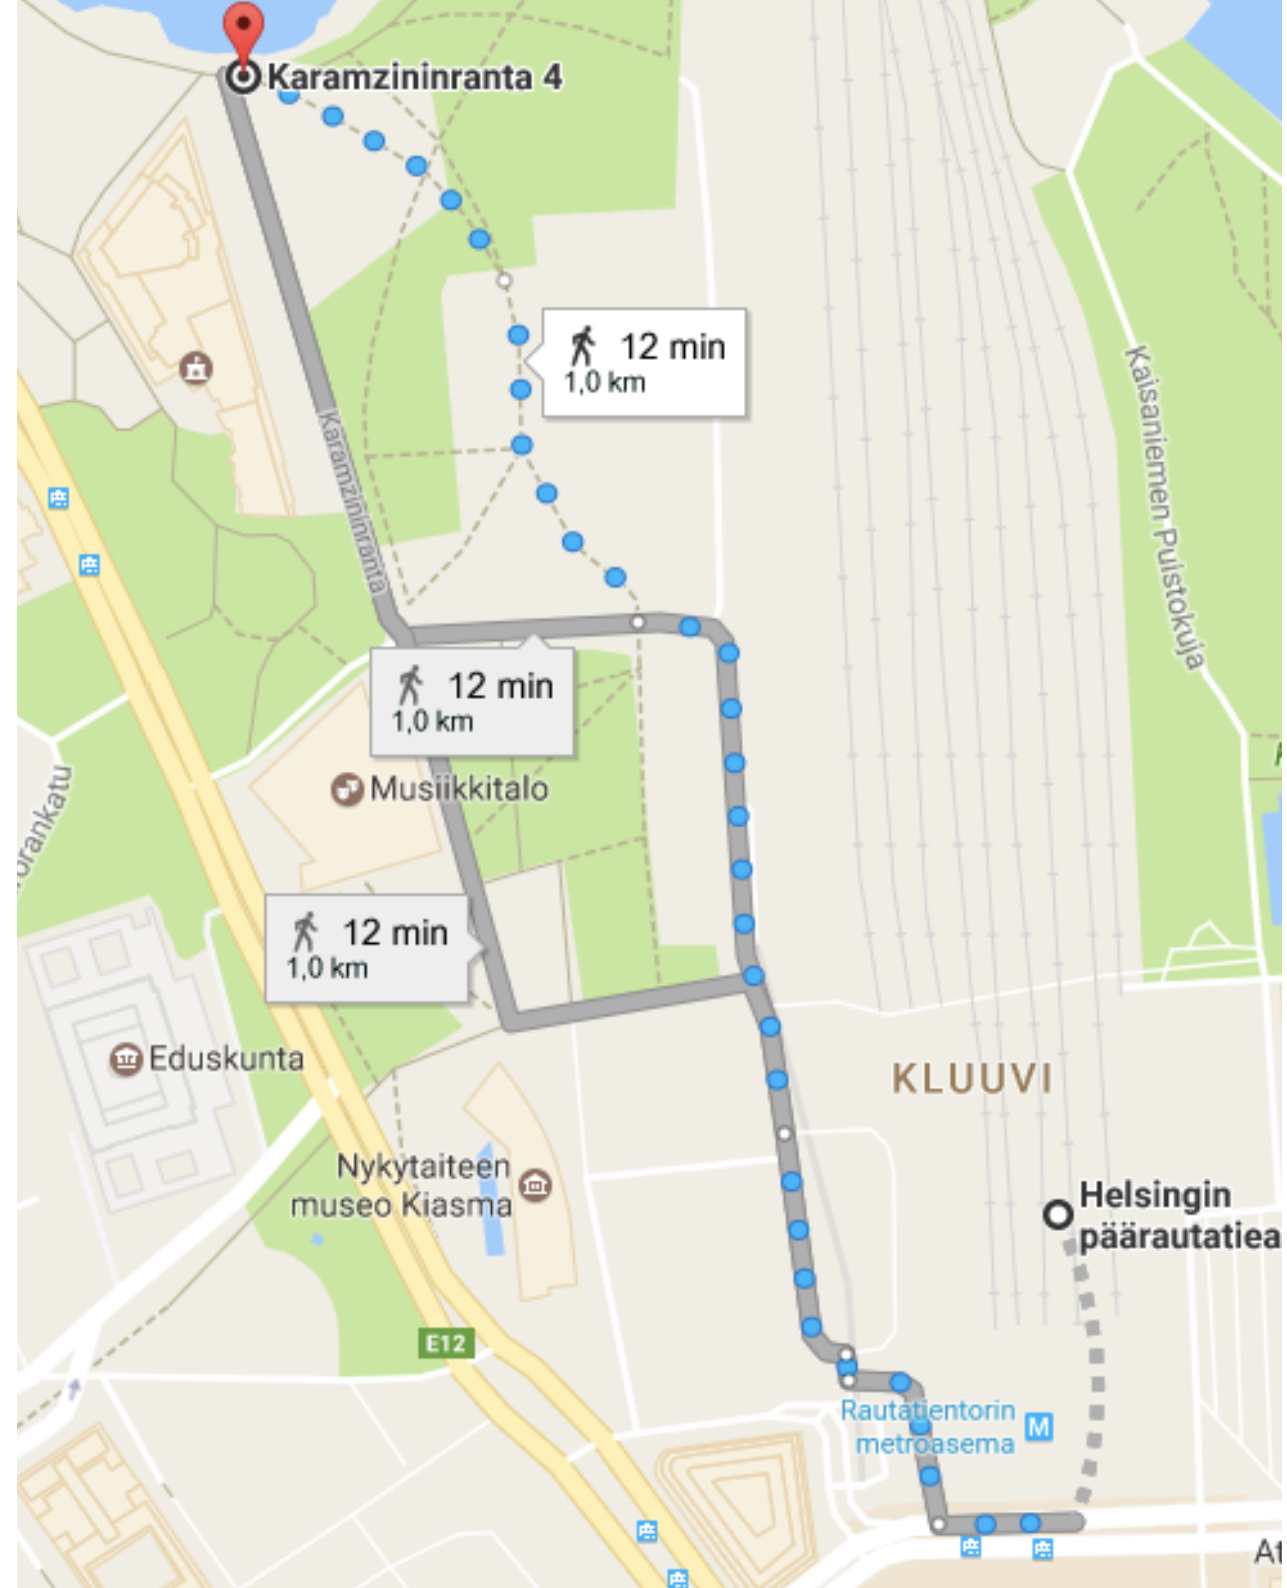

*you will find a map on the next page where the meeting point/starting point is indicated

Course options:

:: Walk: 2 km (one loop)

:: Run: 4 km (two loops)

Registration:

<https://www.fig.net/registrations/regform.asp?eventid=180>

WE WALK / RUN...

...TOGETHER FOR A CAUSE

::What is the walking/running course around the lake Töölönlahti?

The course is set around Töölönlahti Bay, located centrally within the city. Starting point and finish is located at the corner of Finlandia Hall.

:: How to get to the meeting point from the Train Station?

From the railway station, follow Töölönlahdenkatu street. At the corner of Musiikkitalo, take right to Karamzininranta street. At the end of the street is the starting point.